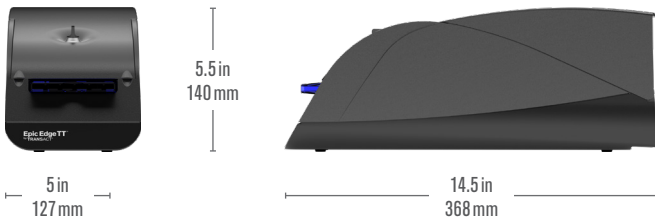

SPECIFICATIONS

EXPANDED TICKET CAPACITY

200 or 400 Standard (156mm)
or Short (120mm) Tickets

JAM-FREE BEZEL

Ticketburst™ Technology Eliminates Jams
from Player Interference

INTERNAL POWER SUPPLY

SERVERPORT™ OPTIONAL

Mounts internally for easy upgrade
path to Epicentral®

PATENTED

Dual Port for Epicentral

DUAL INTERFACES

Serial or USB

SPECIFICATIONS

Resolution	300 DPI
Print Width	2.44 in / 62 mm
Print Speed	5 inches per second / 125 mm per second
Dimensions	5 W x 14.5 D x 5.5 H (inches) / 127 W x 368 D x 140 H (mm)
Weight	4.5lbs / 2.0Kg
Interface	USB or RS-232 Serial
Power Supply	100-240 VAC, 50-60Hz, 1.5A
Operating Temperature	41 to 122° F / 5 to 50 °C at 10 to 90% RH
Storage Temperature	14 to 122° F / -10 to 50 °C at 10 to 90% RH
Print Head Life	43.45 miles / 70 km
Reliability	Less than .03% failures (3 per 10,000 printers)
Memory Capacity	8MB RAM and 4MB Flash for printer operations