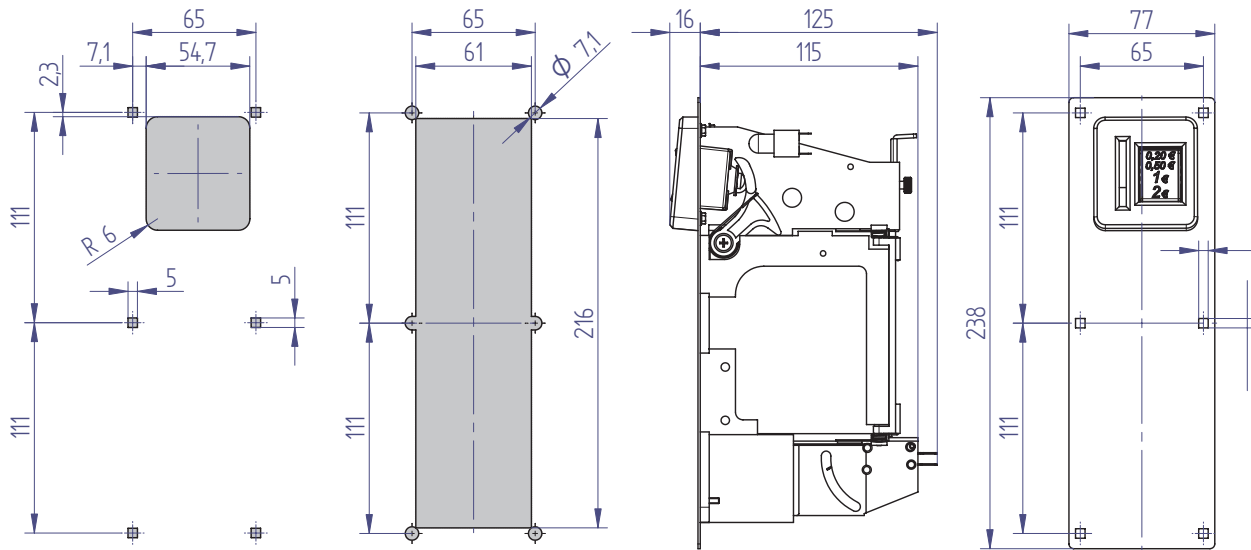

PANEL MOUNTING

Partnumber 8-0004